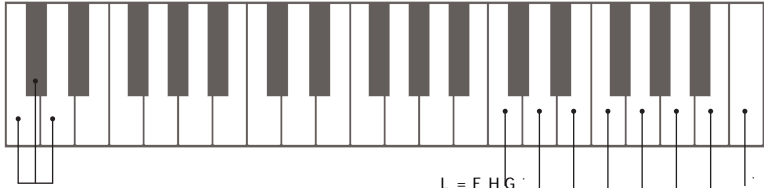

□ 7HULSLYHLVLPUMLYPVY

- 13 UYHKHLSPPLUHPU 7HYLULHY UHSLWVHYH HSPTLUHSHK
  14 HSPKHLEYPHYLZYHYULHY HYPHYLOVHV
  15 VTWHYPTLUVWYHWPSTHYHPUHSHVWPSH((WHYHSPTLUHSHK)

□ 4VKV

/H □ TVKV □ L □ LSHKV □ WLK&PMYHYVUPKVθPTV □ *HUP □

4VKV:650+6 □

,L □ LSHVKV □ WVKMLVHSBYHYHUVWHUHSHSHVHS □ UTLV □ KLVUPKVLSLPVUHKV □ SVV □ VULBITHV □ SVUPKV □ HSPNPLUL □ HSQLYPVY □

4VKV □ 9046 □

3HWHUHSSHVHS □ UTLV □ KL □ 9PTV □ LSPVUHKV □ LU □ L □ TVTLV □ SV □ V □ V □ L □ BITHV □ LSVULUPKV □ KLS □ PTV □ S □ L □ VUPKVWHYHYSLYHSHSLPU □ KL □ VUPKV □

4VKV □ (5*05 □

3HWHUHSSHVHS □ UTLV □ KL □ SHVUP □ LSPVUHKV □ BV □ IVVUL □ BITHV □ SH □ LSPVULSH □ HUPV □ S □ :VUPKVWHYHYSLYHSHSLPU □ KL □ VUPKV □

□ -UPU

6479640:6E5*065(3
E Y f l] f m d k Y \ g

L = EHG
NGDME = F; &F L = FA < G
9; = FLG < = D
E = LG i F G E G
E = DG < e 9 < = D 9
9; = A I FA FA < K A F; J GFAR 9; A i F J e L EA; 9

E Y f l] f m d k Y \ Y k d y ; k f]] { } d Y k d] a] a k n g Y [ ] Y d g k h Y j \ p] m f] [g k f a Y K m] h] j Y k Y [d Y m f] a " f &

Table with 4 columns and 7 rows containing musical notes and symbols. Headers: Fg, H9JcE=LJG, J9F?G, <=K;JAH;AiF. Rows contain various musical notations like LA=EHG, NGDME=F, 9;=FLG, E=LJiFGE, E=DG<e9<=D9, AFA;AG<=KAF;JGFAR9;AiJeLEA;9, LA=EHG9H9?9<G9MLGEçLA:G, /9H9?9<G9MLGEçL[A];fG\ a \ g$, 09>AF9;AiF.

fl @a;fnSY,f d Y mf [ka'ff[]] g f ar Y][kaY f i%A V \ g p d heagY k g f Wrl'ge - l a [Y h r] K] g h d [k n Y d i l n a] d j] Y 'Se g \ g b i] r] d q] g e] h e n g] \ ] e h] r Y j

- Other Features: Metronome, Sustain, Song Melody On/off, Rhythm Sync-start, Octave, Transpose and Tuning adjustments
  Connectivity: 1 x USB-C Power Input, 1 x Stereo Mini Headphones Output
  Speakers: 1 x 8 cm
  Amplifier: 2W
  Power: USB-C 5V or 4 x AA Batteries
  Dimensions: 490 x 186 x 60 mm
  Weight: 0.95Kg

* All specifications and appearances are subject to change without notice.